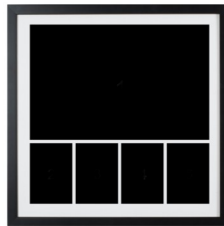

Montages

A wide range of framed montages are available, each in a range of frame sizes and moulding colours.

12x24" (30x61cm) panorama

15x30"(38x76cm) panorama

18x36"" (46x91cm) panorama

20x40" (51x102cm) panorama

20x20" (51x51cm) square

30x30" (76x76cm) square

40x40" (102x102cm) square

Brighton